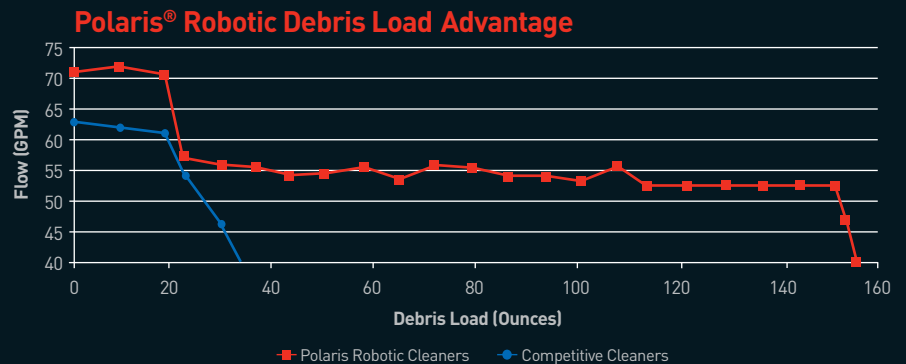

ROBOTIC
PREMIUM ROBOTIC POOL CLEANERS

Specifications

	9550 Sport	9450 Sport	9350 Sport
Easy Lift System NEW	Yes	Yes	Yes
Easy Clean Filter Canister	Yes	Yes	Yes
Vortex Vacuum Technology	Yes	Yes	Yes
ActivMotion Sensor®	Yes	Yes	Yes
Remote Control NEW	Yes. Motion-Sensing	No	No
Cleaning Cycle	7-Day Programmable	7-Day Programmable	Dual Mode Cleaning: 1.5 & 2.5 Hours
Cleaning Modes	Floor, Floor/Wall, Waterline Only, Custom	Floor, Floor/Wall	Floor, Floor/Wall
Dirty Canister Indicator NEW	Yes	No	No
Drive	4WD	4WD	2WD
Rear Water Cleaning Stream	Yes	Yes	Yes
Brush	Solid-Blade	Pleated	Pleated
Cable Length	70' Cable / 60' Pool	60' Cable / 50' Pool	60' Cable / 50' Pool
Premium Caddy NEW	Yes	Yes	Yes

**25% MORE VACUUM
POWER**
AND
**4X THE DEBRIS
LOAD**
OF ANY ROBOTIC
CLEANER*

*Under debris load.

ENERGY EFFICIENT:

Polaris Robotic cleaners can reduce energy consumption nearly 90%.
Costs just pennies per day to operate.